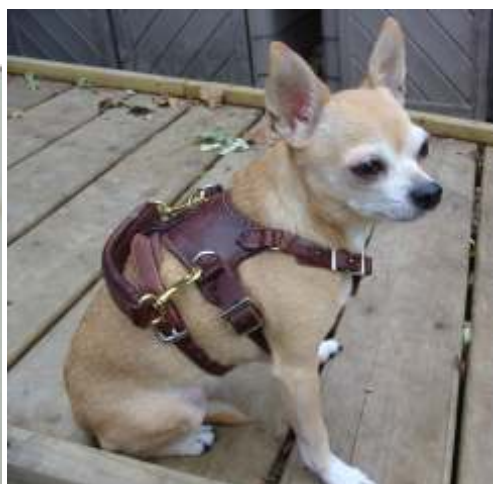

SPECIALTY HARNESSSES AND EQUIPMENT

THESE ARE JUST A FEW OF THE CUSTOM MADE SPECIAL HARNESSSES, SERVICE DOG APPLIANCES AND USERS NEEDS.

CUSTOM DOGGIE SADDLEBAGS. NOTE PATCH HOLDER.

THIS LIGHT WEIGHT HARNESS WAS DESIGNED BY A LADY WHO WORKS WITH AUTISTIC CHILDREN. SHE WANTED A LIGHT HARNESS SO THE CHILDREN HAD SOMETHING TO HOLD ON TO.

CIRCLE E GUIDE DOG HARNESS. THESE ARE SPECIALLY MADE FOR DOGS THAT HAS PROBLEMS WITH THE OLD STYLE HARNESS.

THIS IS THE SMALLEST HARNESS I EVER MADE . THE DOG IS A FETCH DOG AND THE HANDLE IS USED SO THE DOG'S OWNER CAN LIFT HIM UP, AS SHE IS CONFINED TO A WHEELCHAIR.